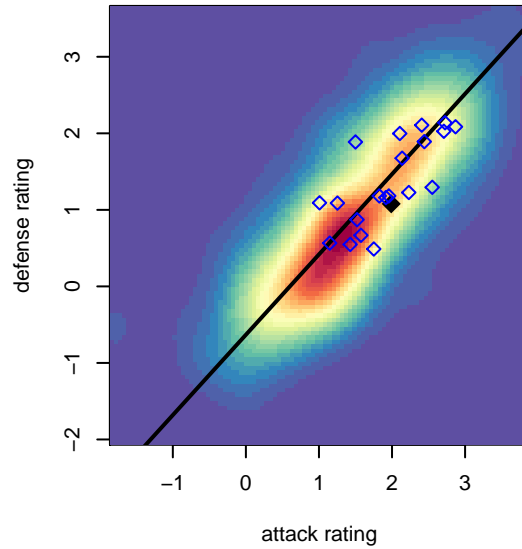

Seattle United Tango B04

Seattle United
Seattle, WA
B04 total strength=1243
attack=7.31 defense=2.94
fall league = RCL B04 Div 2
notes= Gillen 2015

alt names used:
Seattle United B04 Tango
Seattle United B04 Tango
Seattle United B04 Tango B
SU B04 Tango
Seattle United B04 Tango
Seattle United B04 Tango B

**attack and defense variance (black dot)
relative to other teams
and top 10 in region**

**attack and defense rating
relative to others at age
and all opponents in last 13 months**

Performance relative to 13 month average