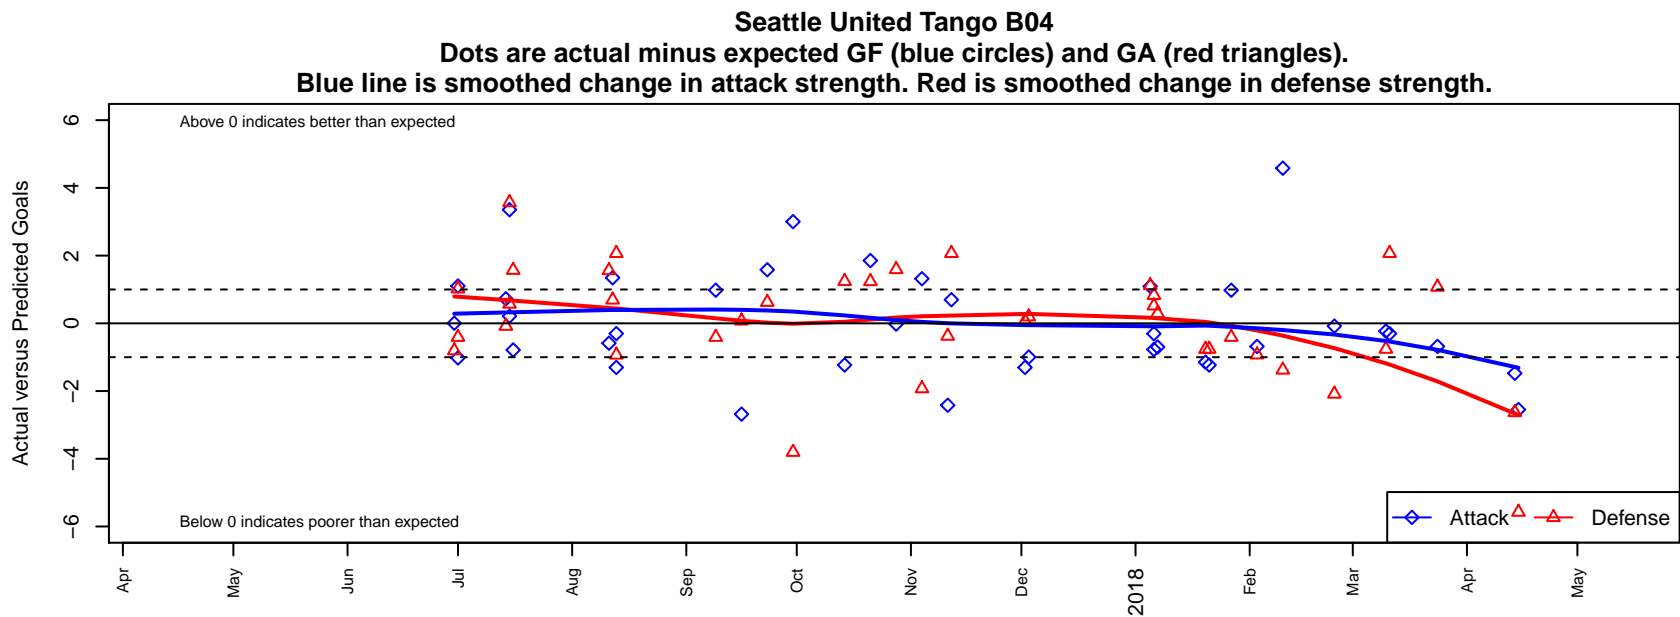

Seattle United Tango B04

Seattle United
Seattle, WA
B04 total strength=1243
attack=7.31 defense=2.94
fall league = RCL B04 Div 2
notes= Gillen 2015

alt names used:
Seattle United B04 Tango
Seattle United B04 Tango
Seattle United B04 Tango B
SU B04 Tango
Seattle United B04 Tango
Seattle United B04 Tango B

**attack and defense variance (black dot)
relative to other teams
and top 10 in region**

**attack and defense rating
relative to others at age
and all opponents in last 13 months**

Performance relative to 13 month average