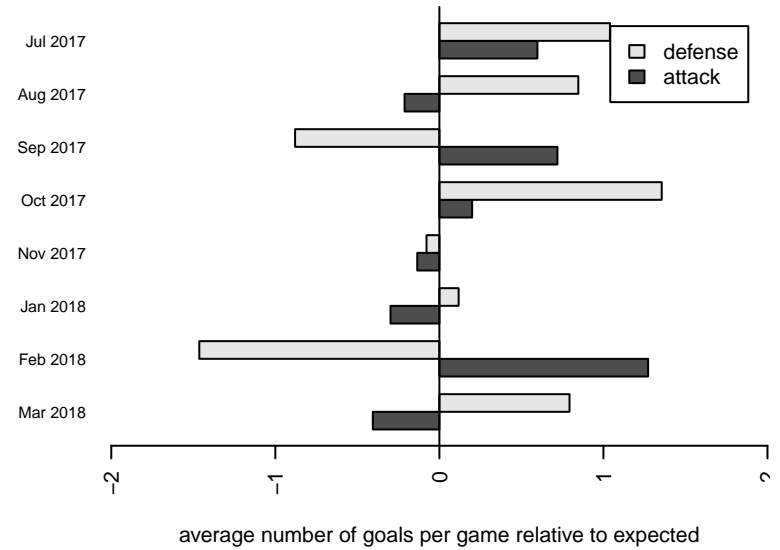

Performance relative to 13 month average