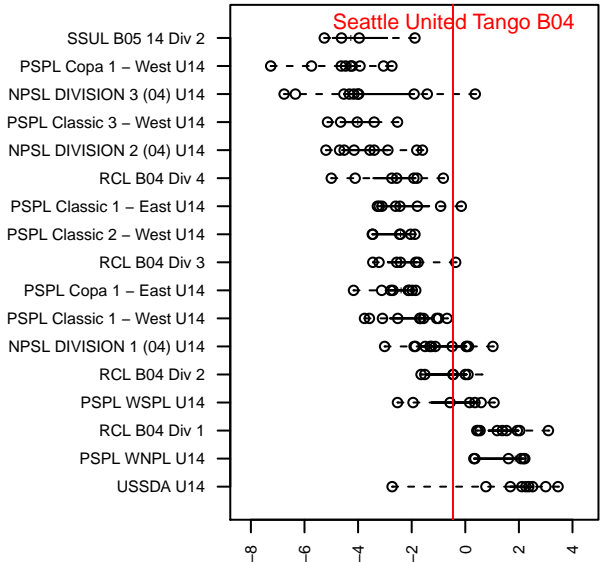

Seattle United Tango B04

Seattle United
Seattle, WA
B04 total strength=1243
attack=7.31 defense=2.94
fall league = RCL B04 Div 2
notes= Gillen 2015

alt names used:
Seattle United B04 Tango
Seattle United B04 Tango
Seattle United B04 Tango B
SU B04 Tango
Seattle United B04 Tango
Seattle United B04 Tango B

**attack and defense variance (black dot)
relative to other teams
and top 10 in region**

**attack and defense rating
relative to others at age
and all opponents in last 13 months**

Performance relative to 13 month average