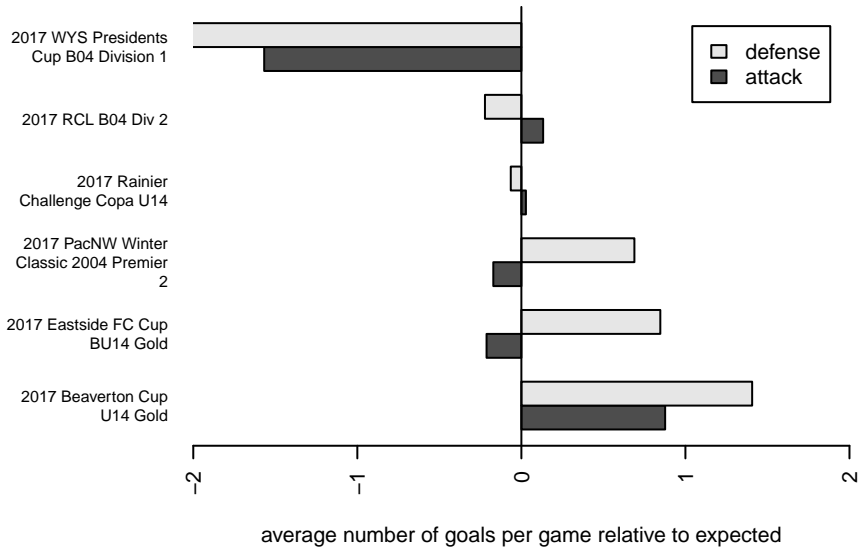

Seattle United Tango B04

Seattle United
Seattle, WA
B04 total strength=1243
attack=7.31 defense=2.94
fall league = RCL B04 Div 2
notes= Gillen 2015

alt names used:
Seattle United B04 Tango
Seattle United B04 Tango
Seattle United B04 Tango B
SU B04 Tango
Seattle United B04 Tango
Seattle United B04 Tango B

Venues played:
2017 Rainier Challenge Copa U14
2017 Beaverton Cup U14 Gold
2017 Eastside FC Cup BU14 Gold
2017 RCL B04 Div 2
2017 PacNW Winter Classic 2004 Premier 2
2017 WYS Presidents Cup B04 Division 1

**attack and defense variance (black dot)
relative to other teams
and top 10 in region**

**attack and defense rating
relative to others at age
and all opponents in last 13 months**

Performance relative to 13 month average